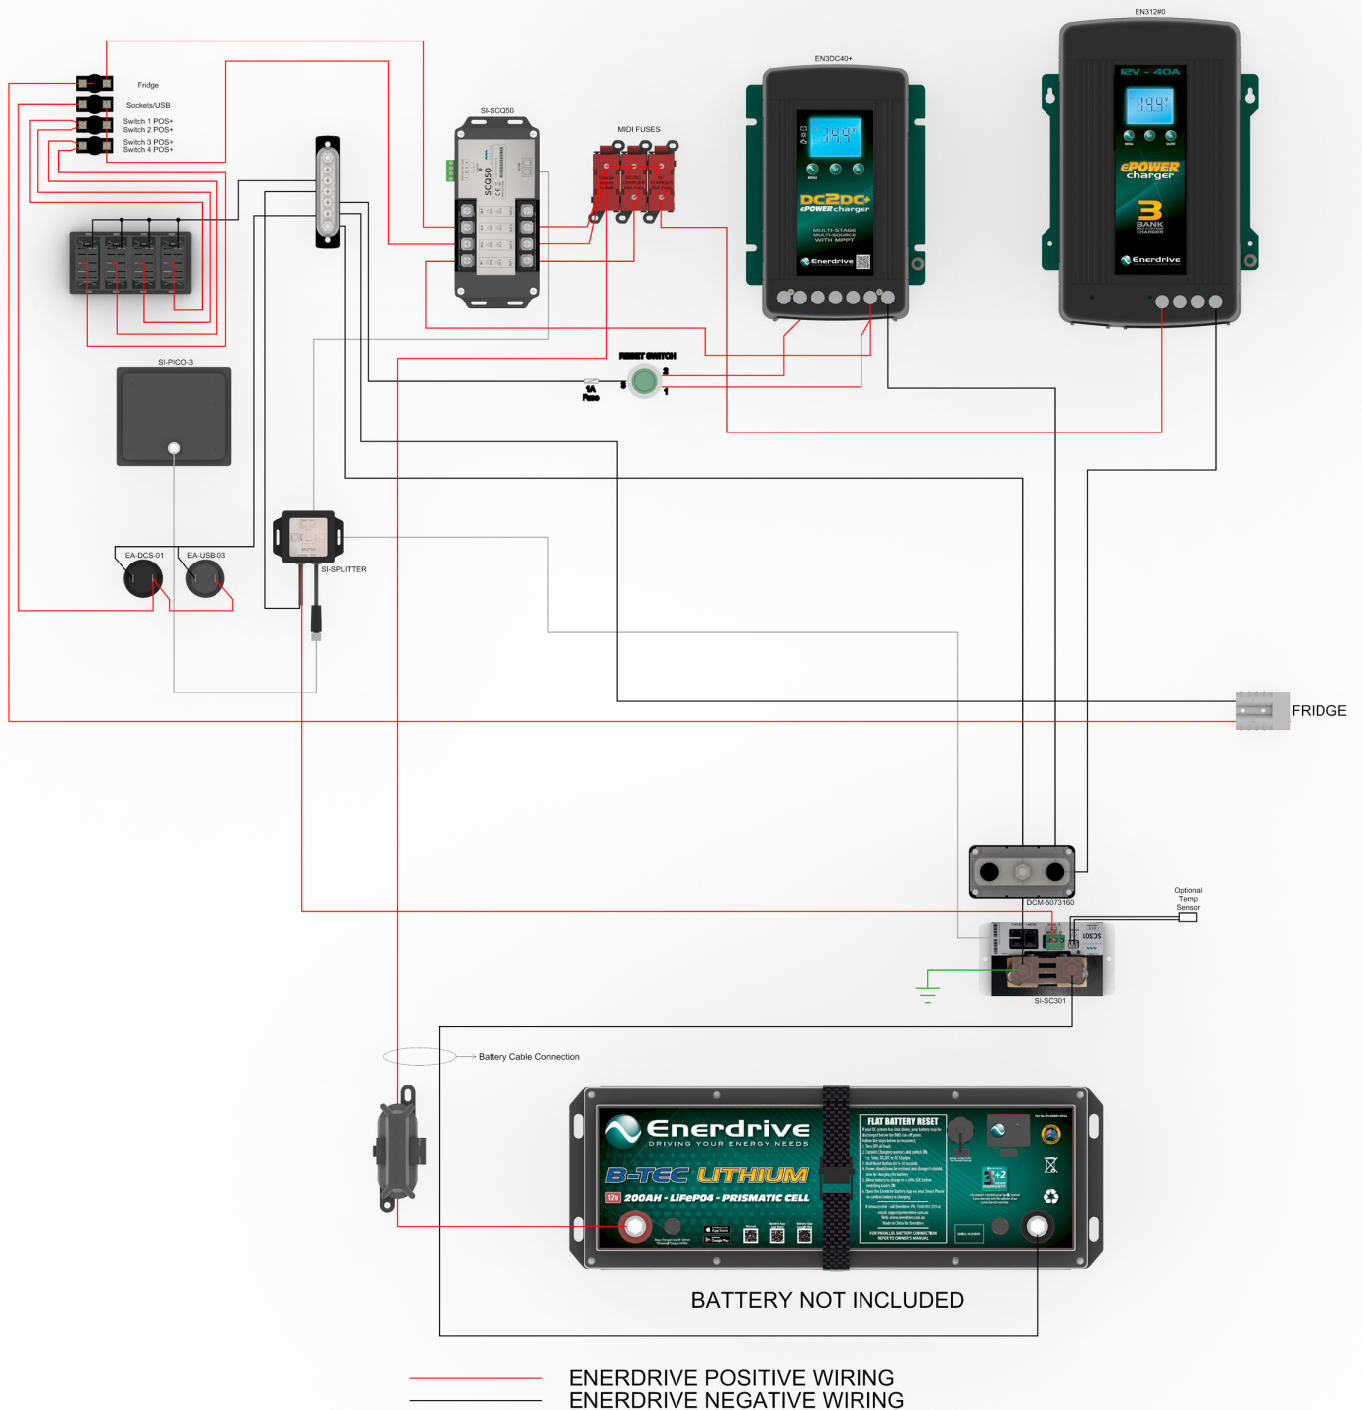

# Traveller - Simarine-SCQ50 Enerdrive Wiring

This wiring diagram is only a representation on how the wiring is done and may not fully reflect exactly how your system is wired. Circuit breakers are shown in rear view format.