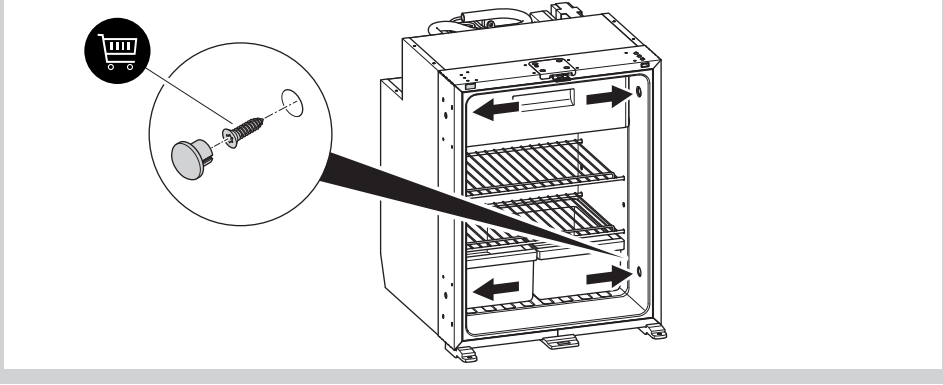

CONDENSATION DRAIN

DC

AC

America/Asia/Pacific

REVERSING DOOR

FRAME

FIXING

SLIDING HINGE