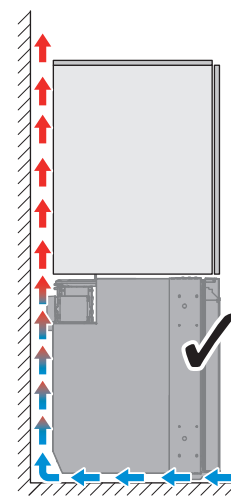

	W mm/in	H mm/in
NRX0035, NRX1035	392-394/15.4-15.5	534-536/21.0-21.1
NRX0050, NRX1050	392-394/15.4-15.5	534-536/21.0-21.1
NRX0060, NRX1060	460-462/18.1-18.2	534-536/21.0-21.1
NRX0080, NRX1080	487-489/19.2-19.3	634-636/25.0-25.0
NRX0115, NRX1115	537-539/21.1-21.2	754-756/29.7-29.8
NRX0130, NRX1130	537-539/21.2-21.2	821-823/32.3-32.4

NOTICE

DANGER

America/Asia/Pacific

America/Asia/Pacific

100-240 V

AIR FLOW

Insufficient air flow results in shortened lifespan and reduced cooling performance. Observe the minimum spacings when installing the refrigerator to furniture.