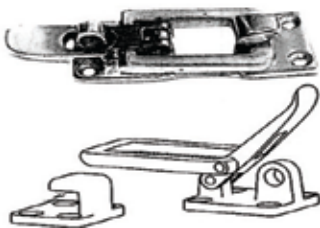

CAMPER STYLE TOGGLE CLAMP

Silver

Standard **008265**
Lockable **008267**
J Clip **008270**
Standard Tongue **008269**
Locking tongue **008271**

HATCH FASTENER

Standard flat mounting. Long shank, lever action with an eye for a padlock. 45mm x 30mm. **008275**