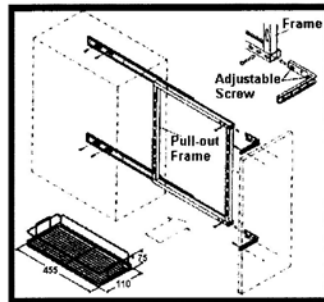

NON SKID GRIT TAPE

Anti slip grit surface improves footing on steps, ladders and trailer frames. 18m roll.
50mm wide **000167**

COMBI CURTAIN TRACK

Clear anodised drilled without runners
5m length. **007779**

COMBI CURTAIN SLIDE

Plastic slide to suit combi curtain track.
007794

CAFE CURTAIN CLIP PLASTIC

White **007804**
Beige **007806**

ROLL OUT PANTRY

1. **2 Baskets**
2. 110mm **000122**
   - 200mm **000125**
   - Spare basket for 000122 **000124**
   - Spare basket for 000125 **000127**
3. **3 Baskets**
4. 110mm **000123**
   - 260mm **000126**

DECROGLIDE CURTAIN TRACK

5m length White **036495**

DECROGLIDE CURTAIN RUNNER

Plastic **035440**

CURTAIN & GATHER HOOKS

Plastic **007800**
Steel **007799**

JAYCO CURTAIN TABS

007807

CURTAIN RUNNERS

Flat base **007797**
End stop for mini track **007798**

PVC COATED CURTAIN ROD

White steel conduit 16mm dia.
5m length. **007771**

MUSLIN BRACKET

Snap in **007786**