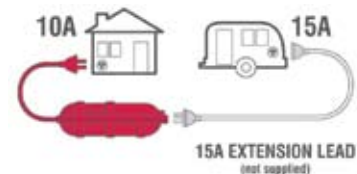

With earth leakage and overload	039929
With overload only	039931