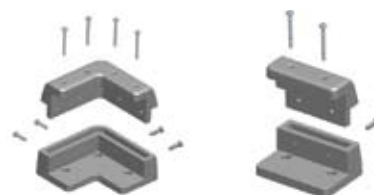

UNIVERSAL SOLAR PANEL MOUNTING BRACKET KIT

For solar panels of all sizes with thickness of up to 40mm. Secure to any surface such as caravan, motorhome, boat, flat roof by adhesive or screw. Increases airflow and reduces panels temperature, reducing power loss. **040436**