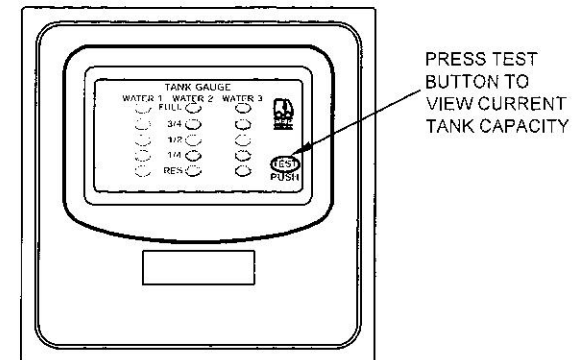

NOTE: THIS PRODUCT IS SUITED FOR USE ON PLASTIC OR FIBREGLASS TANKS ONLY

The LED Tank level gauges provide an economical and simple tank monitor of 1, 2 or 3 tanks. The tank gauges can only be used on fresh and grey water and are not suitable for black water or fuel

DATE	REV.	DATE	DESCRIPTION	DRAWN	APPRVD	TITLE
8/10/03				S PLAYER		
DWG No. INST RV-TG						
A	B	C	D	E	F	

LED TANK GAUGE INSTRUCTIONS

BEP AUTOMOTIVE LTD.
 13 Tarndale Grove
 Albany
 Auckland 1310 N.Z.
 PH 09 415 7261 FAX 09 415 9327
 www.bepmarine.com