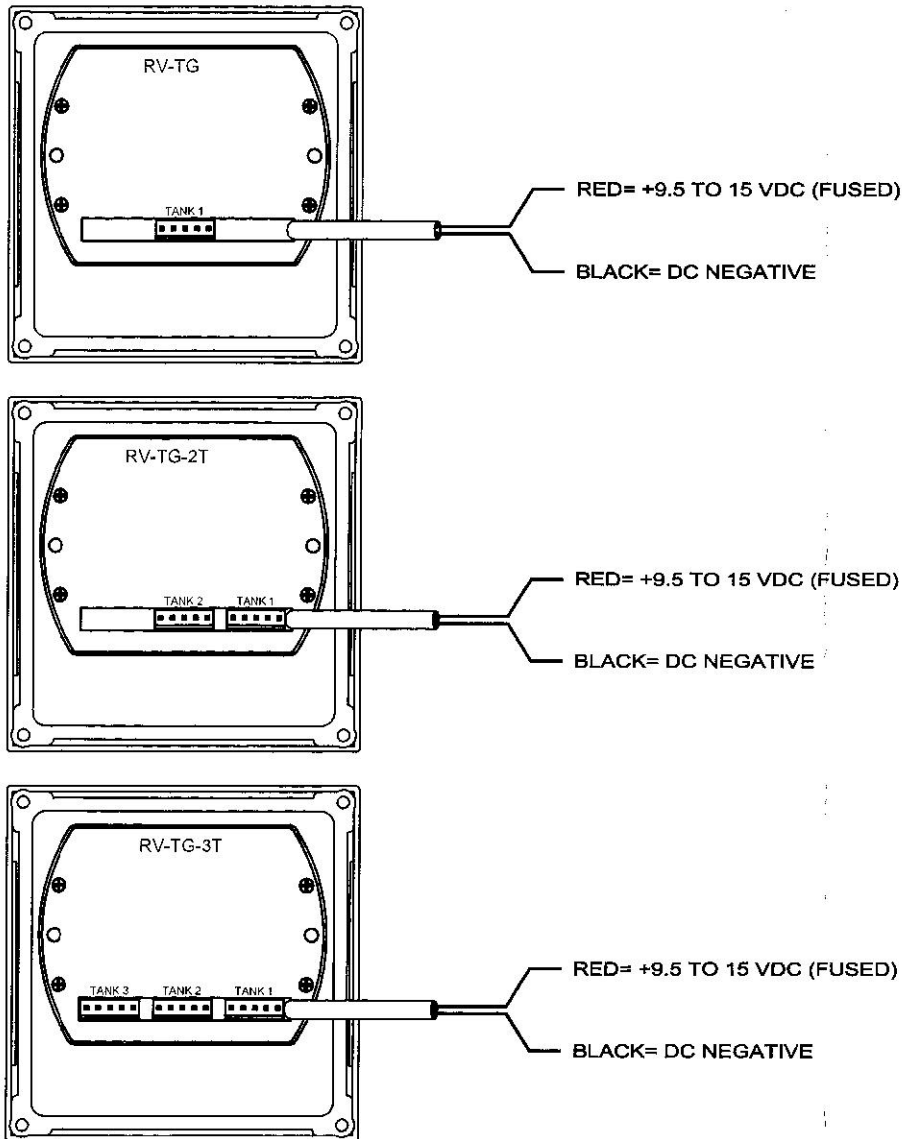

NOTE: THIS PRODUCT IS SUITED FOR USE ON PLASTIC OR FIBREGLASS TANKS ONLY

The LED Tank level gauges provide an economical and simple tank monitor of 1, 2 or 3 tanks. The tank gauges can only be used on fresh and grey water and are not suitable for black water or fuel

DATE	REV.	DATE	DESCRIPTION	DRAWN	APPRVD	TITLE
8/10/03				S PLAYER		
DWG No. INST RV-TG						
A	B	C	D	E	F	

LED TANK GAUGE INSTRUCTIONS

BEP AUTOMOTIVE LTD.
 13 Tarndale Grove
 Albany
 Auckland 1310 N.Z.
 PH 09 415 7261 FAX 09 415 9327
 www.bepmarine.com